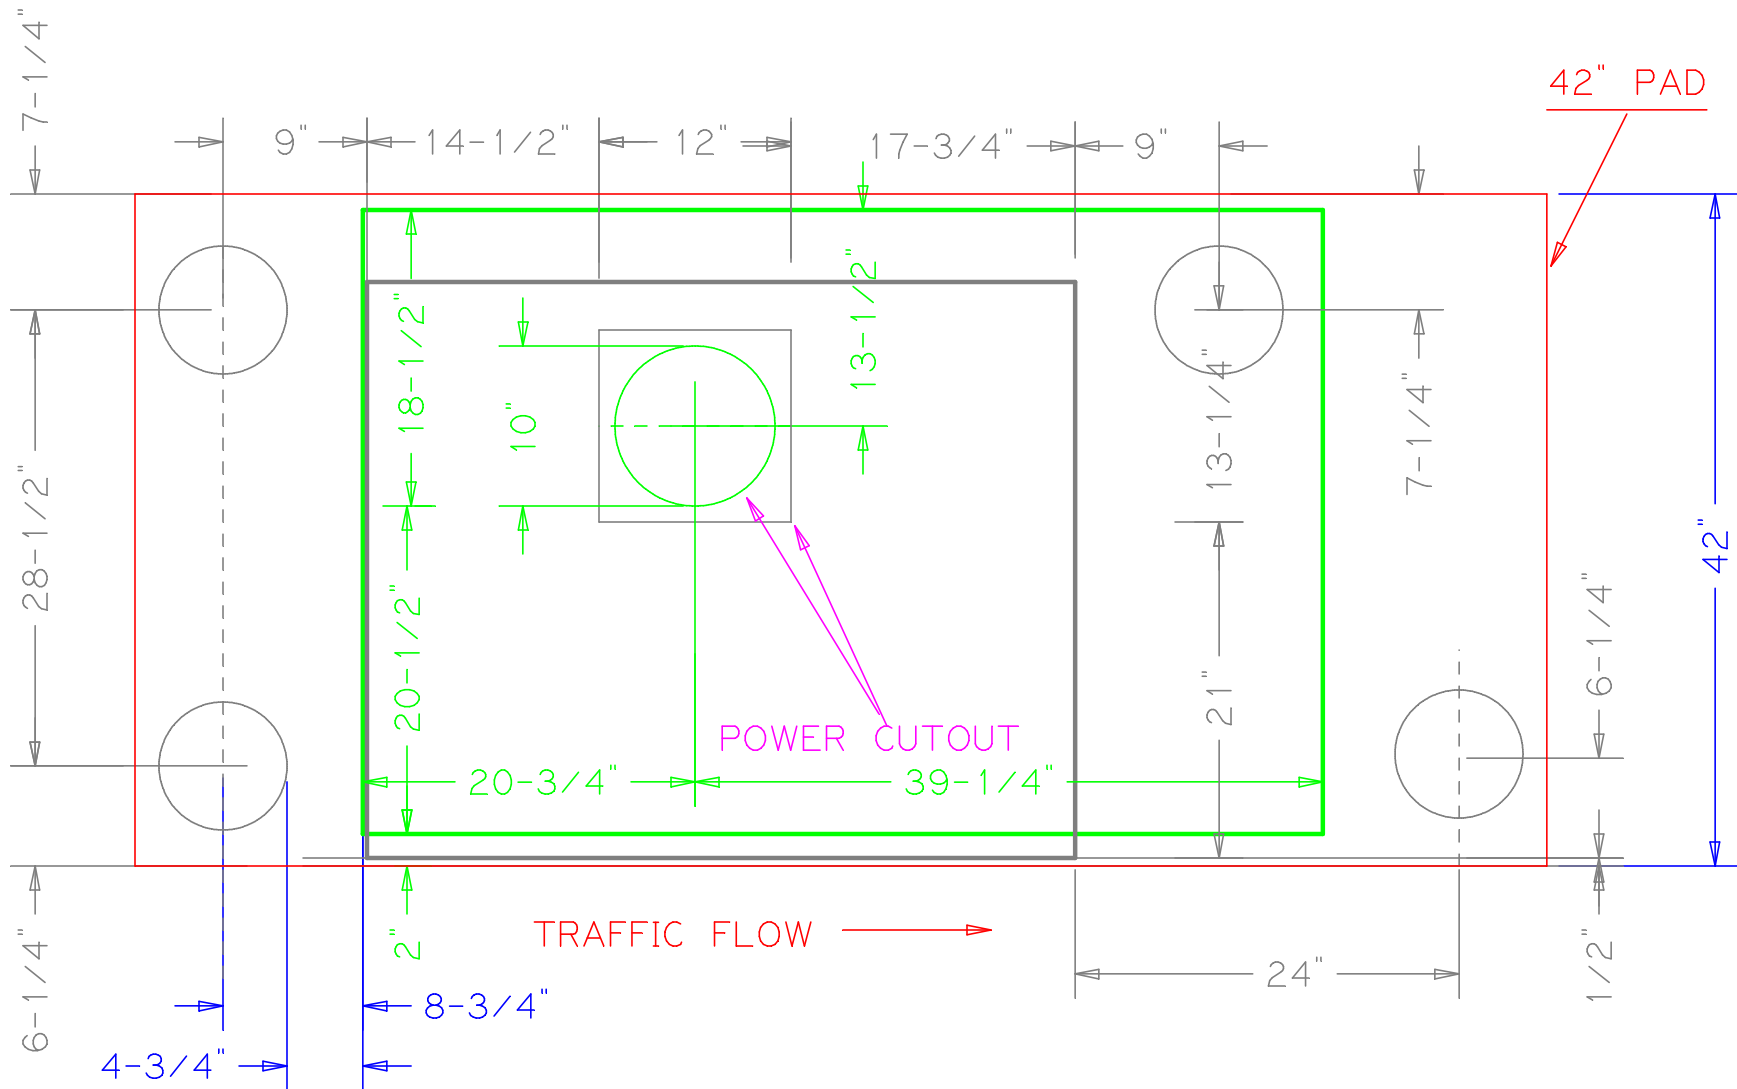

# POWER OVERLAY REPLACING 1074I W/DASH 2000

1074I = GRAY

DASH 2000 = GREEN

REV 1

02-08-2005